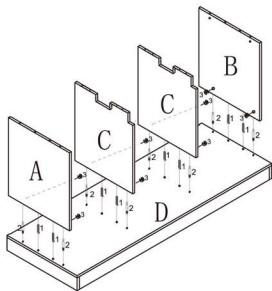

ASSEMBLY INSTRUCTIONS

Item Number :EWB145-1

Product Name:Newberry Storage Bench with baskets-Black

PRE-ASSEMBLY PREPARATION:Before assembling,read all the instruction

Panel and Fittings Identification:

Letter	Parts	QTY
A		1 PC
B		1 PC
C		2 PCS
D		1 PC
E		1 PC
F		1 PC
G		3 PCS

Letter	Hardware	QTY
1		16 pcs
2		16 pcs
3		16 pcs
4		18 pcs
5		1 pc

Step By Step Assembly Instructions:

Step 1:

Step 2:

Step 3:

Step 4:

Complete