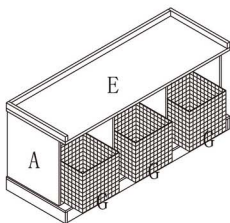

ASSEMBLY INSTRUCTIONS

Item Number :EWB145-1

Product Name:Newberry Storage Bench with baskets-Black

PRE-ASSEMBLY PREPARATION:Before assembling,read all the instruction

Panel and Fittings Identification:

Letter	Parts	QTY
A		1 PC
B		1 PC
C		2 PCS
D		1 PC
E		1 PC
F		1 PC
G		3 PCS

Letter	Hardware	QTY
1		16 pcs
2		16 pcs
3		16 pcs
4		18 pcs
5		1 pc

Step By Step Assembly Instructions:

Step 1:

Step 2:

Step 3:

Step 4:

Complete