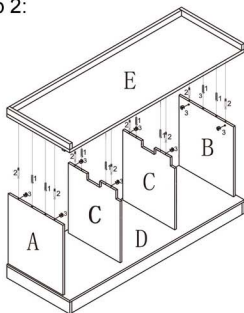

ASSEMBLY INSTRUCTIONS

Item Number :EWB145-1

Product Name:Newberry Storage Bench with baskets-Black

PRE-ASSEMBLY PREPARATION:Before assembling,read all the instruction

Panel and Fittings Identification:

Letter	Parts	QTY
A		1 PC
B		1 PC
C		2 PCS
D		1 PC
E		1 PC
F		1 PC
G		3 PCS

Letter	Hardware	QTY
1		16 pcs
2		16 pcs
3		16 pcs
4		18 pcs
5		1 pc

Step By Step Assembly Instructions:

Step 1:

Step 2:

Step 3:

Step 4:

Complete